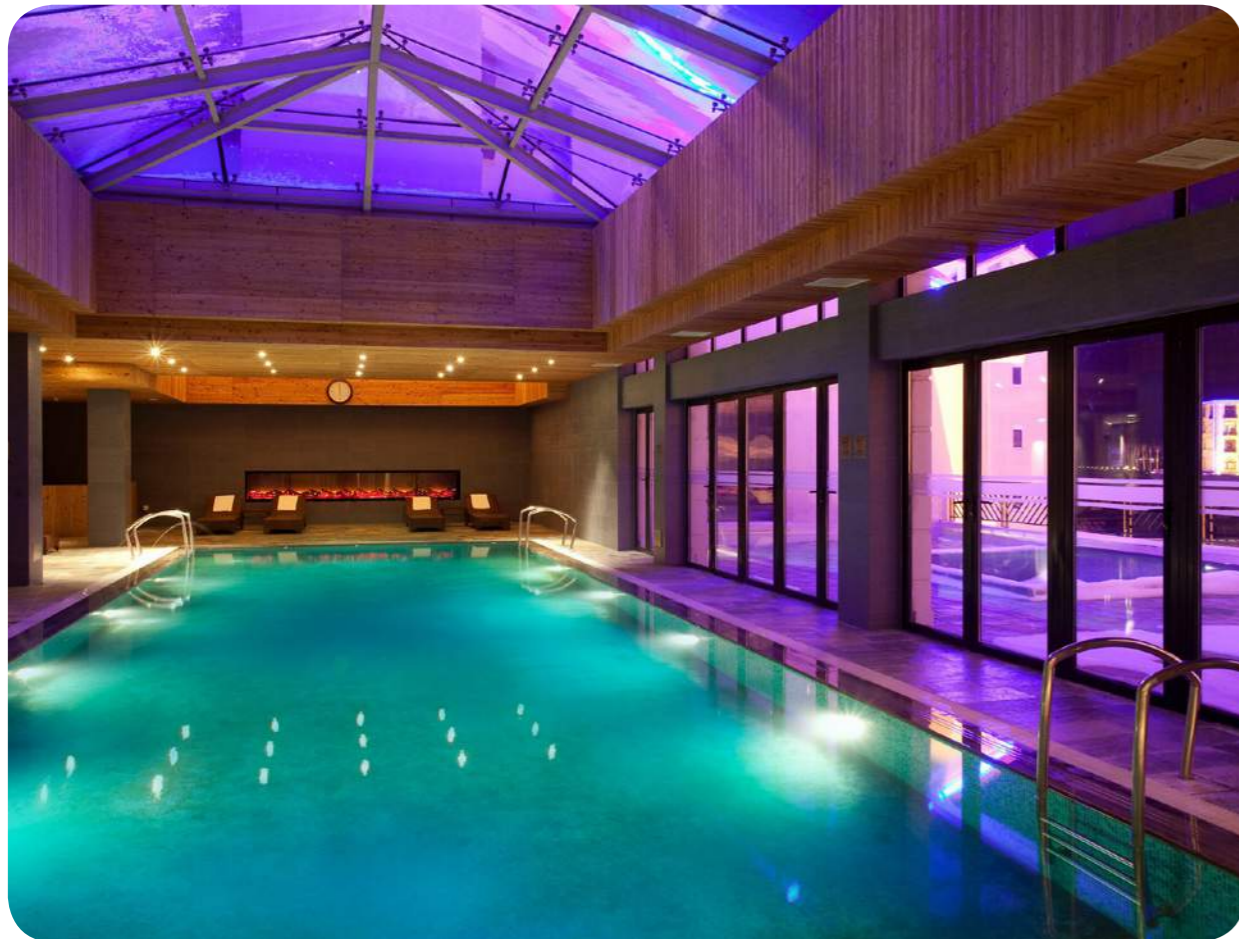

Land Sports & Leisure

	Group Lessons	Free Access	At extra cost course	Min. age (years)
Fitness	Group lessons for all levels / Free access			16 years old
Swimming Pool		✓		
Entertainment	Free access			
Climbing	Initiation			
Table tennis				
Karaoke				
Mahjong				
Nordic Walking	Initiation			
Snooker*			✓	

*on demand
 **Depending on weather conditions

Swimming Pools

Indoor swimming pool

Indoor Pool

Enjoy a relaxing moment at the freshwater pool.

Children are under the supervision of their parents or an accompanying adult.