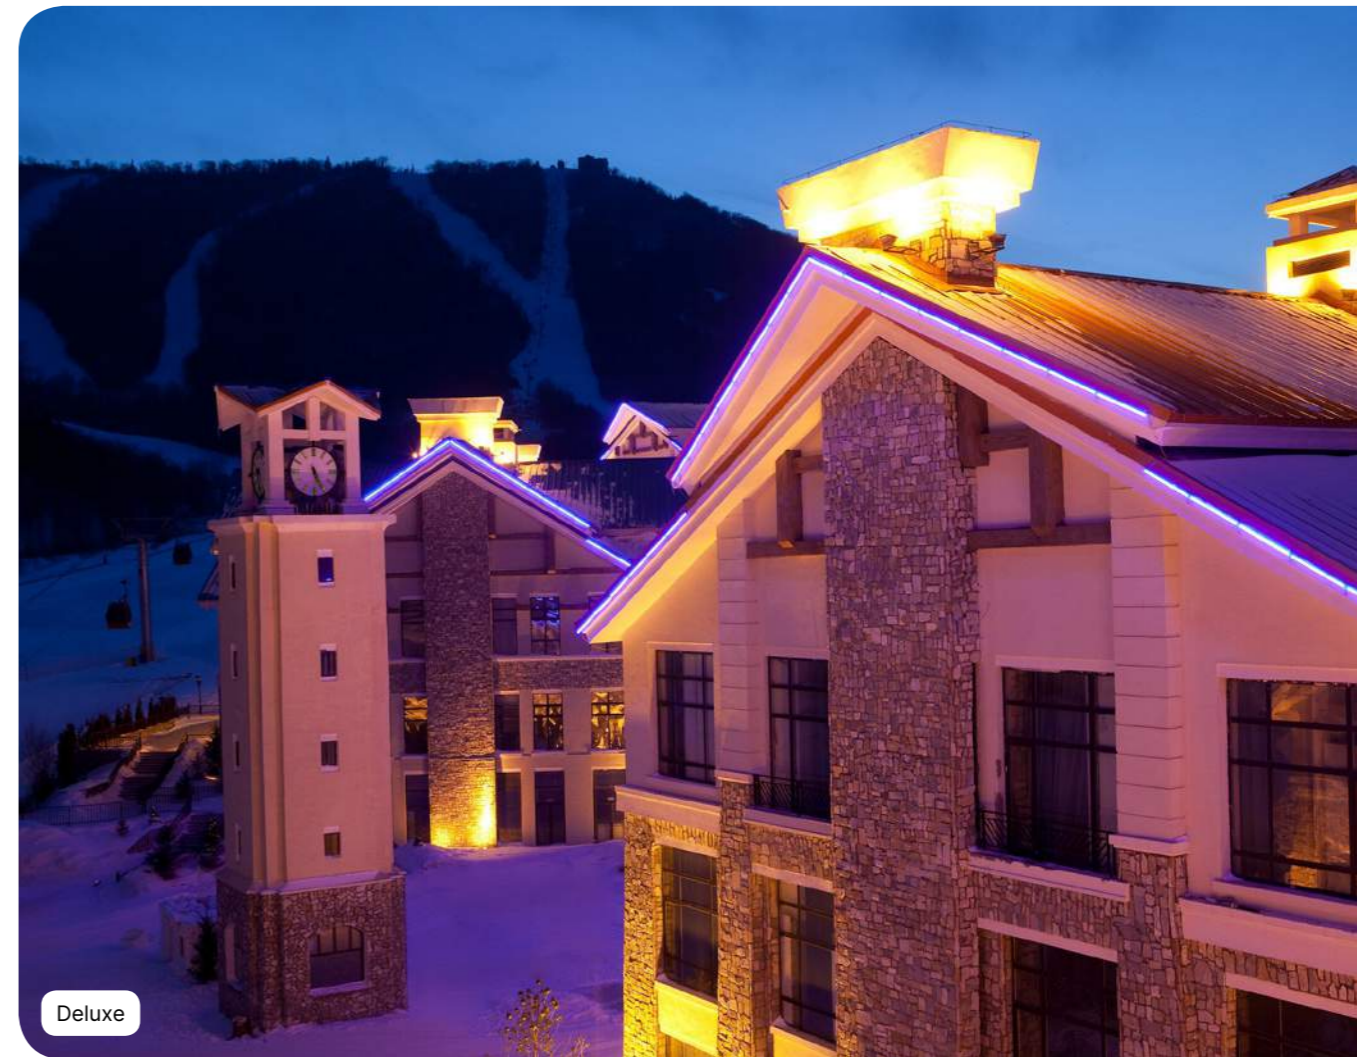

Accommodation