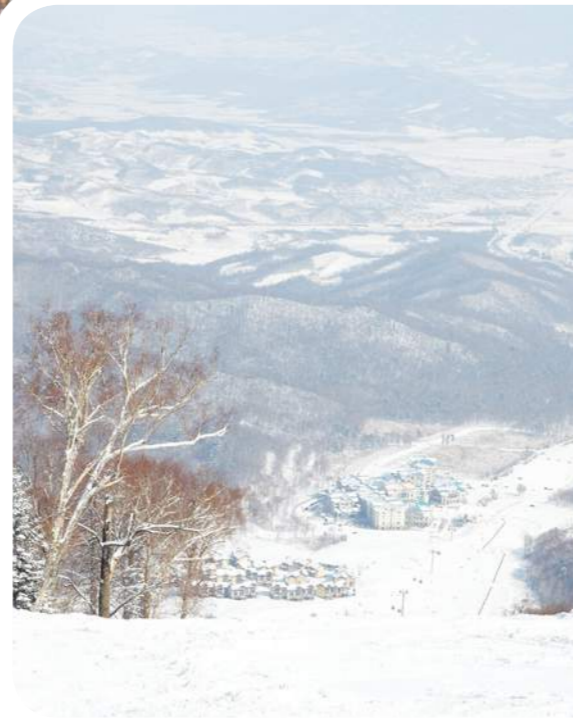

Resort Highlights

- Direct access to the thrill on ski champions' slopes under professional guidance of ski instructors trained by French Ski School (ESF).
- Join the circus and live the magic with first indoor flying trapeze in the mountain.
- Admire the amazing mountain view while resting in the Canadian Bath after a whole day of dynamism.
- Enjoy the cheese fondue with your family in the Chinese ambience.
- Your children perfecting their snow plow or slalom technique, on soft, powdery snow